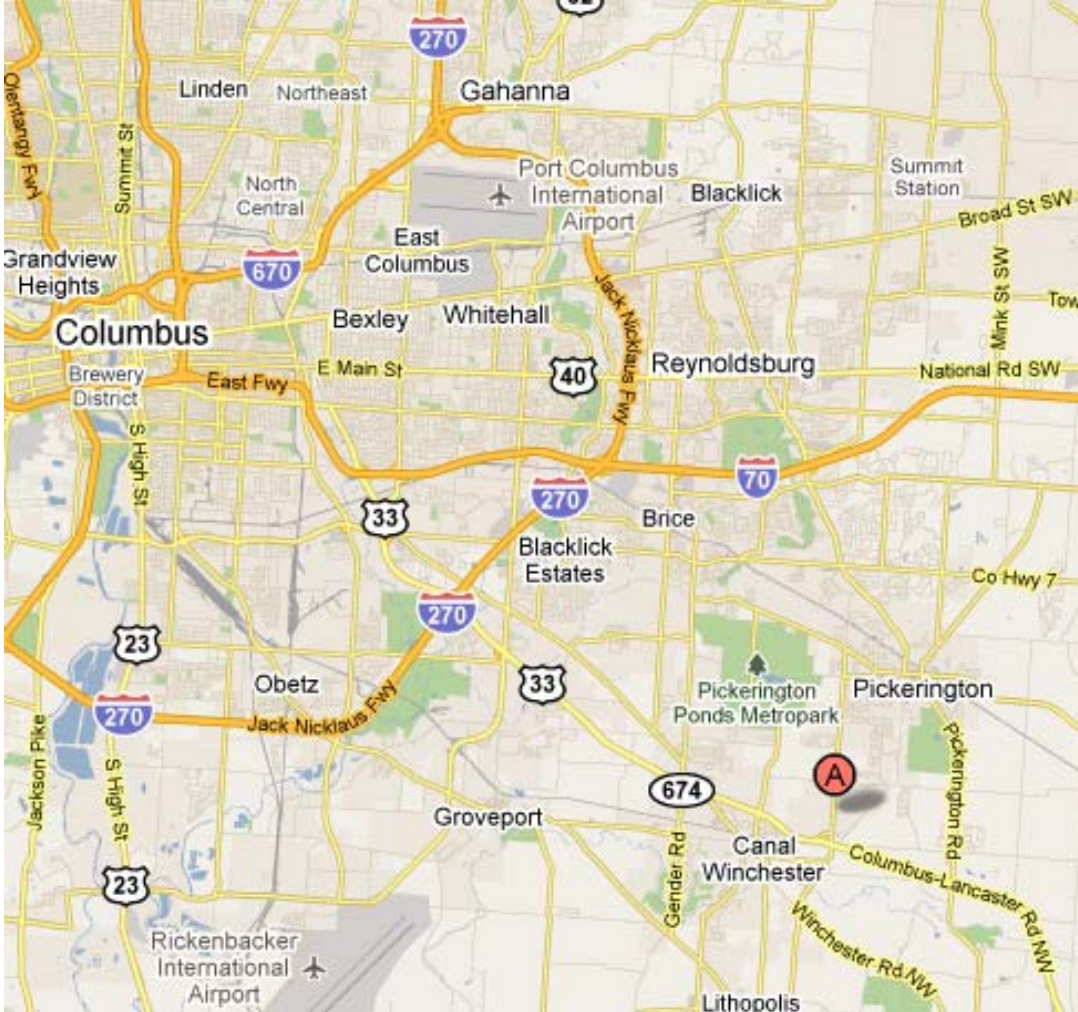

OSU Dermatology – Canal Winchester

7901 Diley Road, Suite 205
Canal Winchester, OH 43110-9612
(614) 293-1707

1. Take I-270 to Southeast side of Columbus, OH
2. Merge onto US-33 E via EXIT 46 toward LANCASTER 7.4 mi.
3. Take the DILEY ROAD exit toward HILL ROAD 0.4 mi
4. Turn LEFT onto DILEY RD/CR-18. Continue to follow DILEY RD. 0.4 mi